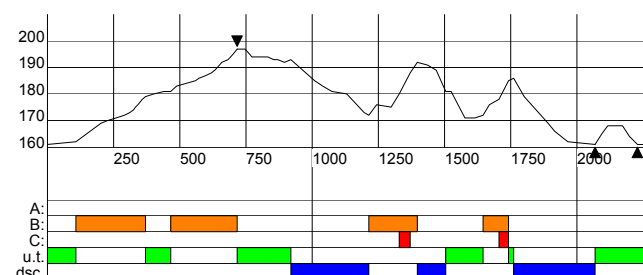

2,5 km Red

Length: 2 844 m
Height Difference: 69 m
Maximum Climb: 42 m
Total Climb: 99 m

Lowest Point: 161 m.a.s.l.
Highest Point: 230 m.a.s.l.
Category: E
Competition Level: WSC/WC

Friday 09.01.2014

Ladies 10 km F

2 x 2,5 km Red + 2,5 km Blue

Men 15 km F

3 x 2,5 km Red + 2,5 km Blue

Sunday 11.01.2014

Ladies 15 km Skiathlon

2 x 3,75 km Red C + 3 x 2,5 km Blue F

Men 30 km Skiathlon

4 x 3,75 km Red C + 6 x 2,5 km Blue F

2,5 km Blue

Length: 2 438 m
Height Difference: 36 m
Maximum Climb: 21 m
Total Climb: 83 m

Lowest Point: 161 m.a.s.l.
Highest Point: 197 m.a.s.l.
Category: E
Competition Level: WSC/WC